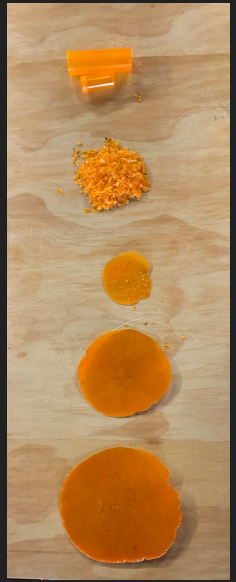

EXPERIMENTATION

GRINDING

- Different coarse grinds

MELTING

- Time in the oven
- Mixing together

PRESSING

- Different thicknesses
- Using molds